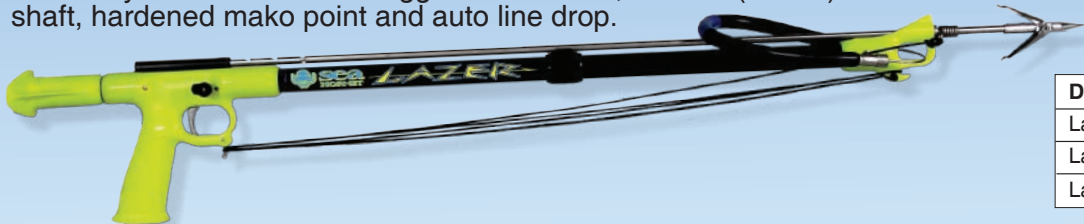

spearguns

100% Australian made by Sea Hornet - Quality engineered using the highest grade materials to accommodate Australia's harsh conditions and maintain the supply of quality products to you.

TOURIST - The right choice as the best entry level gun on the market. Features: Top quality marine grade alloy barrel, quality grip and new V3 trigger mechanism, 1 x 5/8" (16mm) saddle wire bridle rubber, high tensile spear shaft, hardened mako point and nylon cord.

Description	Part No.
Tourist 400 (2'6")	112TR26
Tourist 800 (3'6")	112TR36
Tourist 1000 (4'6")	112TR46

LAZER - Designed for the young enthusiast. Features: Top quality marine grade alloy barrel in black, deluxe grip in bright yellow and new V3 trigger mechanism, 1 x 5/8" (16mm) saddle wire bridle rubber, stainless steel spear shaft, hardened mako point and auto line drop.

Description	Part No.
Lazer 400 (2'6")	113LG26
Lazer 800 (3'6")	113LG36
Lazer 1000 (4'6")	113LG46

SABRE - The new modern version of the Lazer in all black. Features: Top quality marine grade alloy barrel, deluxe grip and new V3 trigger mechanism, 1 x 5/8" (16mm) saddle wire bridle rubber, stainless steel spear shaft, hardened mako point and auto line drop.

Description	Part No.
Sabre 400 (2'6")	113S400
Sabre 800 (3'6")	113S800
Sabre 1000 (4'6")	113S1000

RECRUIT - Great choice for the keen spearfisherman incorporating extended butt pad. Features: Top quality marine grade alloy barrel, deluxe grip, V3 trigger, (16mm) saddle wire bridle rubber, stainless steel spear shaft, hardened mako point and auto line drop.