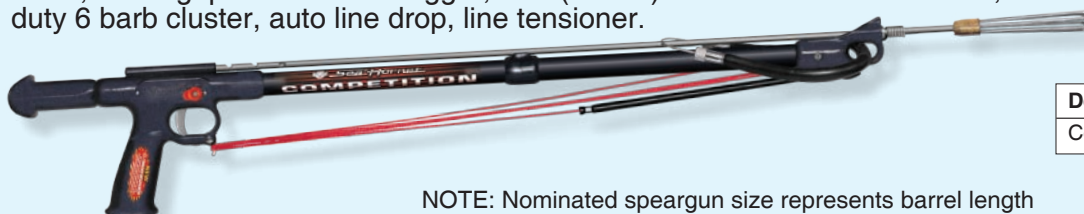

Description	Part No.
Competition 1100 (4')	115ST40

NOTE: Nominated speargun size represents barrel length